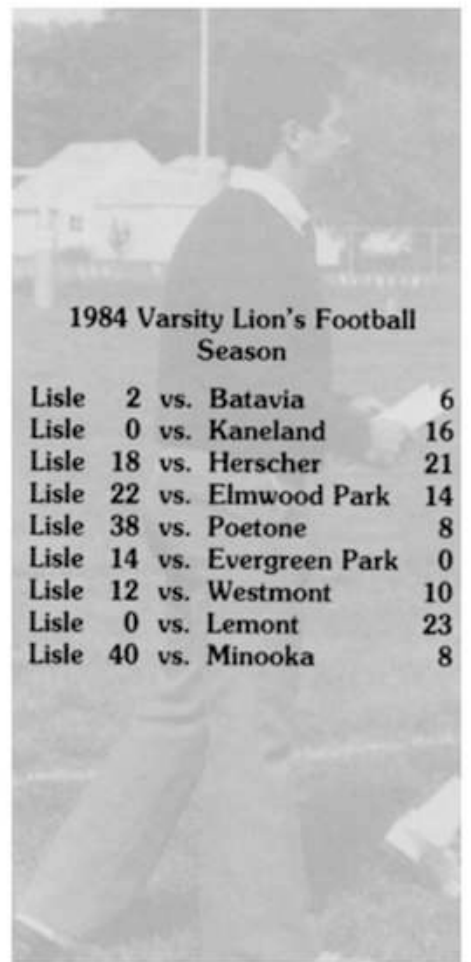

1984 Varsity Lion's Football Season

Lisle	2	vs. Batavia	6
Lisle	0	vs. Kaneland	16
Lisle	18	vs. Herscher	21
Lisle	22	vs. Elmwood Park	14
Lisle	38	vs. Poetone	8
Lisle	14	vs. Evergreen Park	0
Lisle	12	vs. Westmont	10
Lisle	0	vs. Lemont	23
Lisle	40	vs. Minooka	8